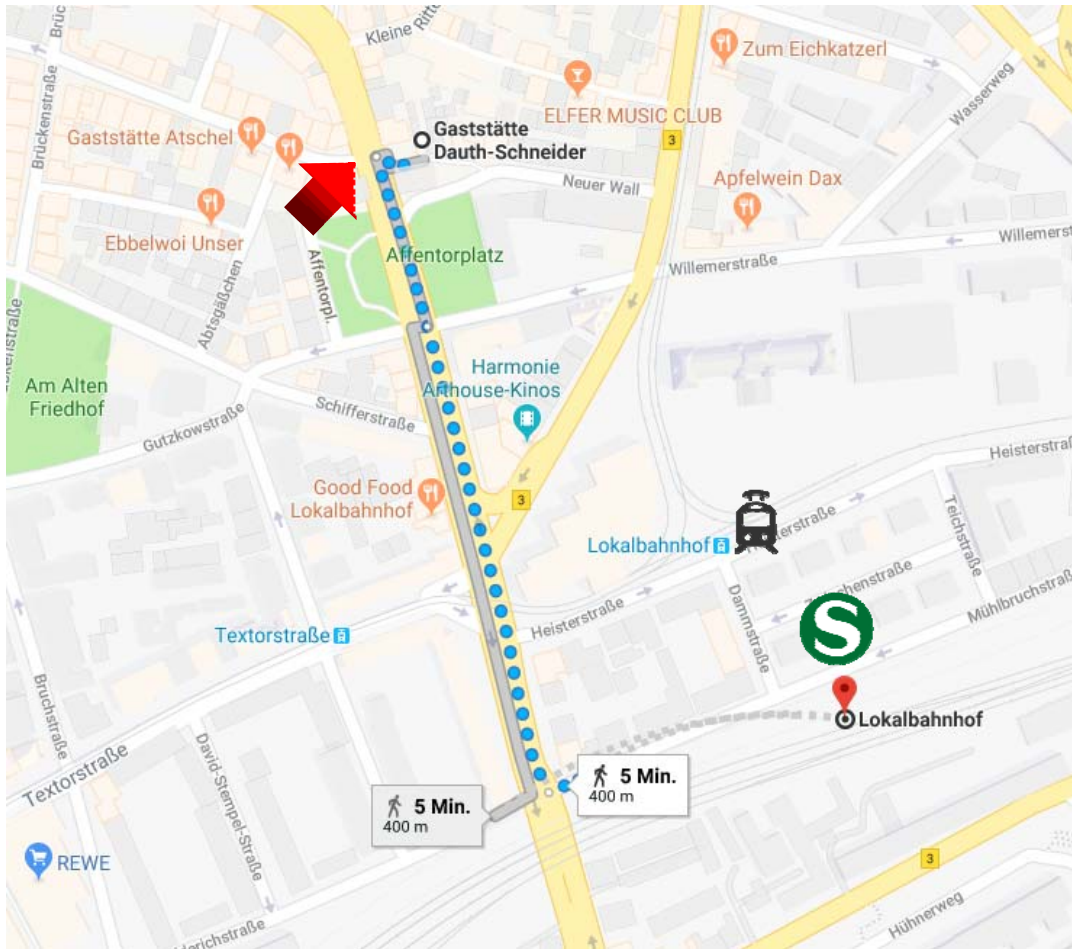

3rd ECNP - Conference Dinner
4th September 2018, 19:00
Dauth-Schneider, Neuer Wall 5, 60594 Frankfurt am Main

Frankfurt Messe -> Frankfurt Lokalbahnhof

S3 Direction to Darmstadt
S4, S5, S6 Direction Frankfurt Süd

Frankfurt Lokalbahnhof -> Frankfurt Messe

S3 Direction Bad Soden
S4 Direction Kronberg
S5 Direction Friedrichsdorf
S6 Direction Friedberg

The S-Train runs every 5 minutes until 22:00
After 22:00 the S-Train runs every 10 minutes

Tram 16

Varrentrappstraße -> Frankfurt Lokalbahnhof

The tram runs every 10 minutes until 21:00,
after 21:00 every 15 minutes

Frankfurt Taxi Ruf: 0049 (0)69 – 23 00 01