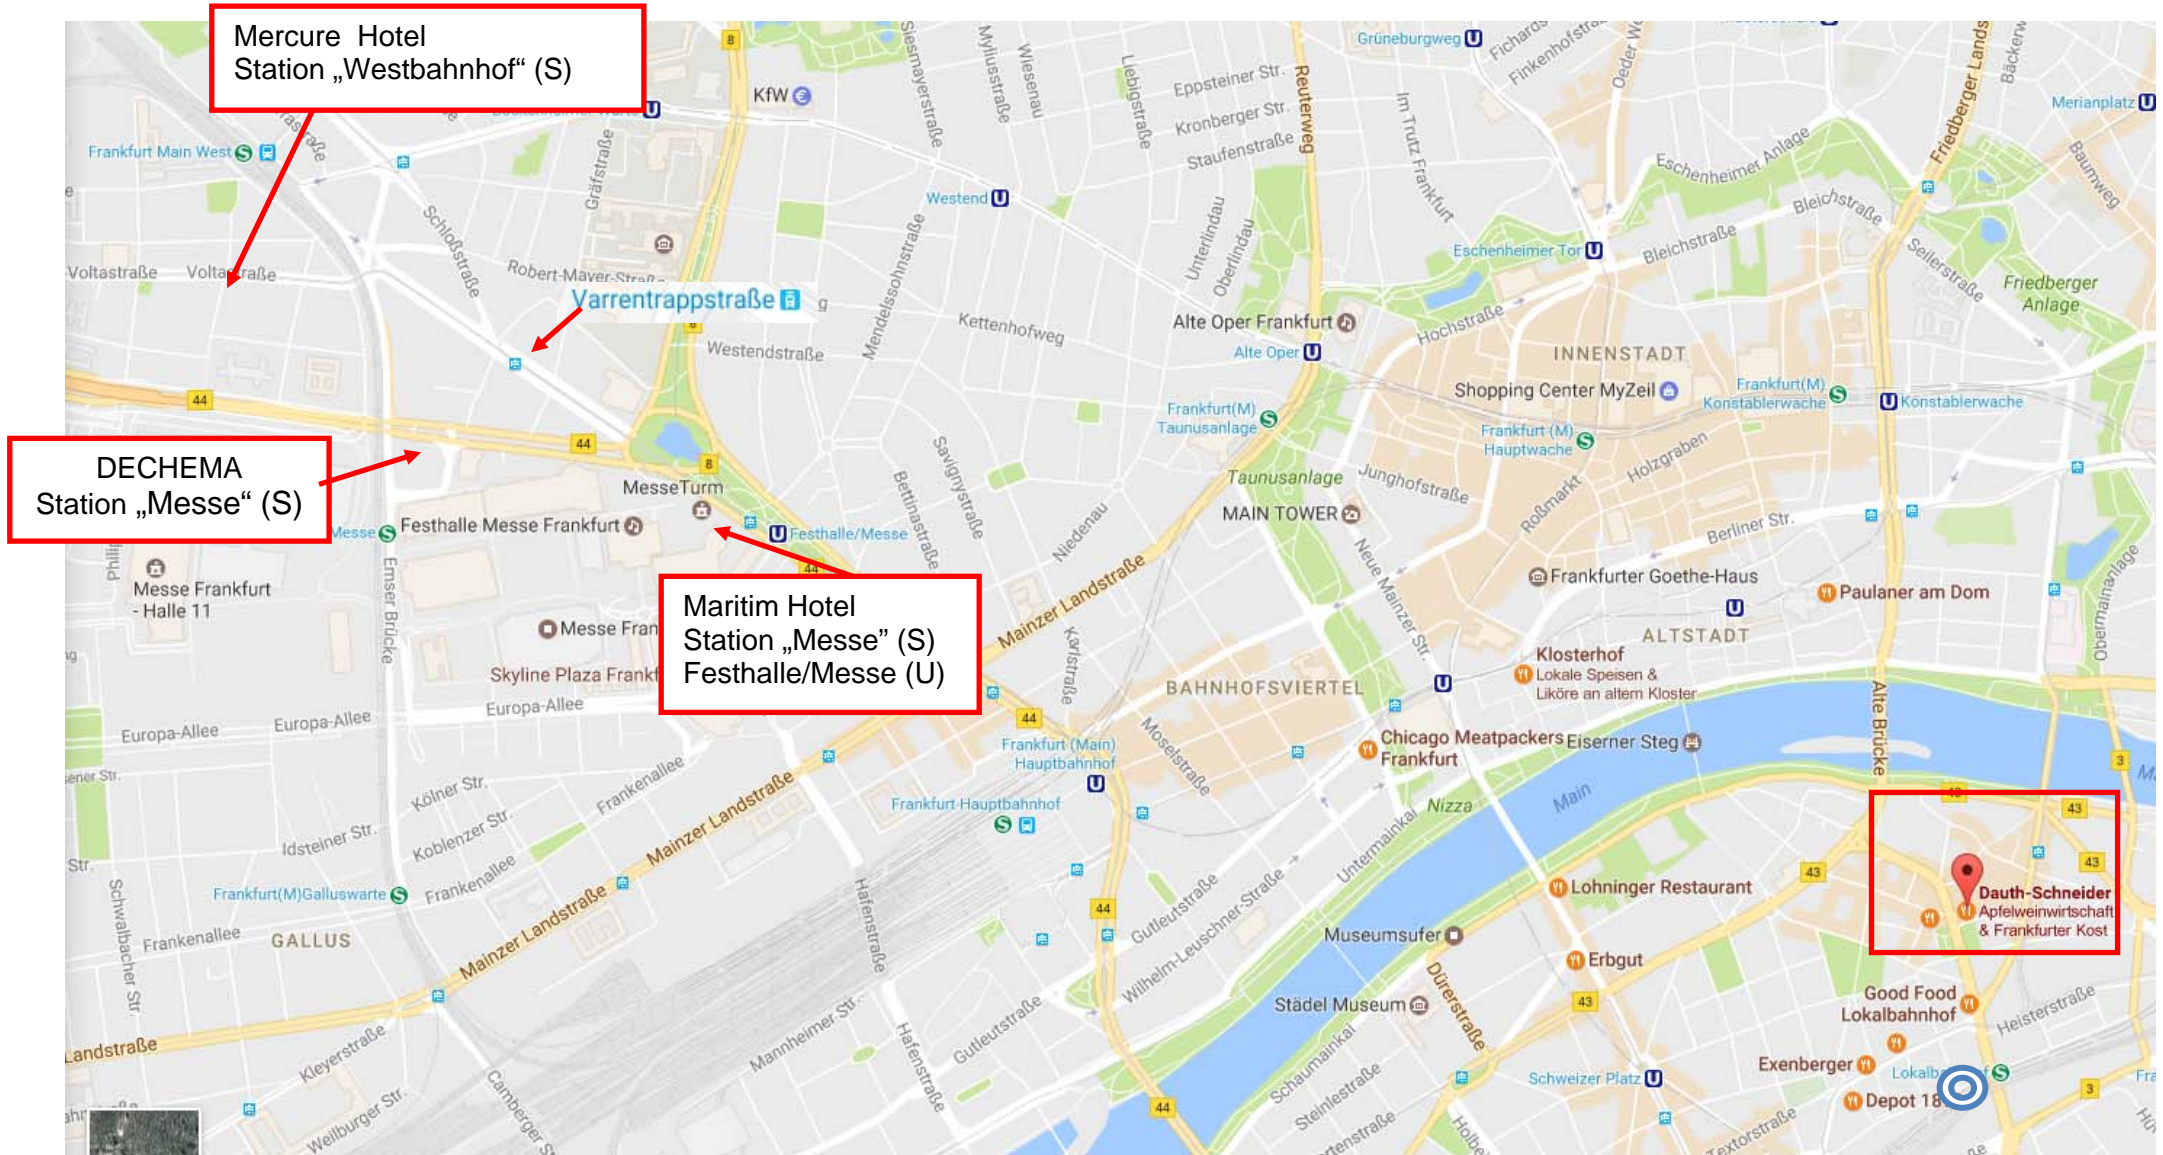

3rd ECNP - Conference Dinner
4th September 2018, 19:00
Dauth-Schneider, Neuer Wall 5, 60594 Frankfurt am Main

Frankfurt Messe -> Frankfurt Lokalbahnhof

S3 Direction to Darmstadt
S4, S5, S6 Direction Frankfurt Süd

Frankfurt Lokalbahnhof -> Frankfurt Messe

S3 Direction Bad Soden
S4 Direction Kronberg
S5 Direction Friedrichsdorf
S6 Direction Friedberg

The S-Train runs every 5 minutes until 22:00
After 22:00 the S-Train runs every 10 minutes

Tram 16

Varrentrappstraße -> Frankfurt Lokalbahnhof

The tram runs every 10 minutes until 21:00,
after 21:00 every 15 minutes

Frankfurt Taxi Ruf: 0049 (0)69 – 23 00 01